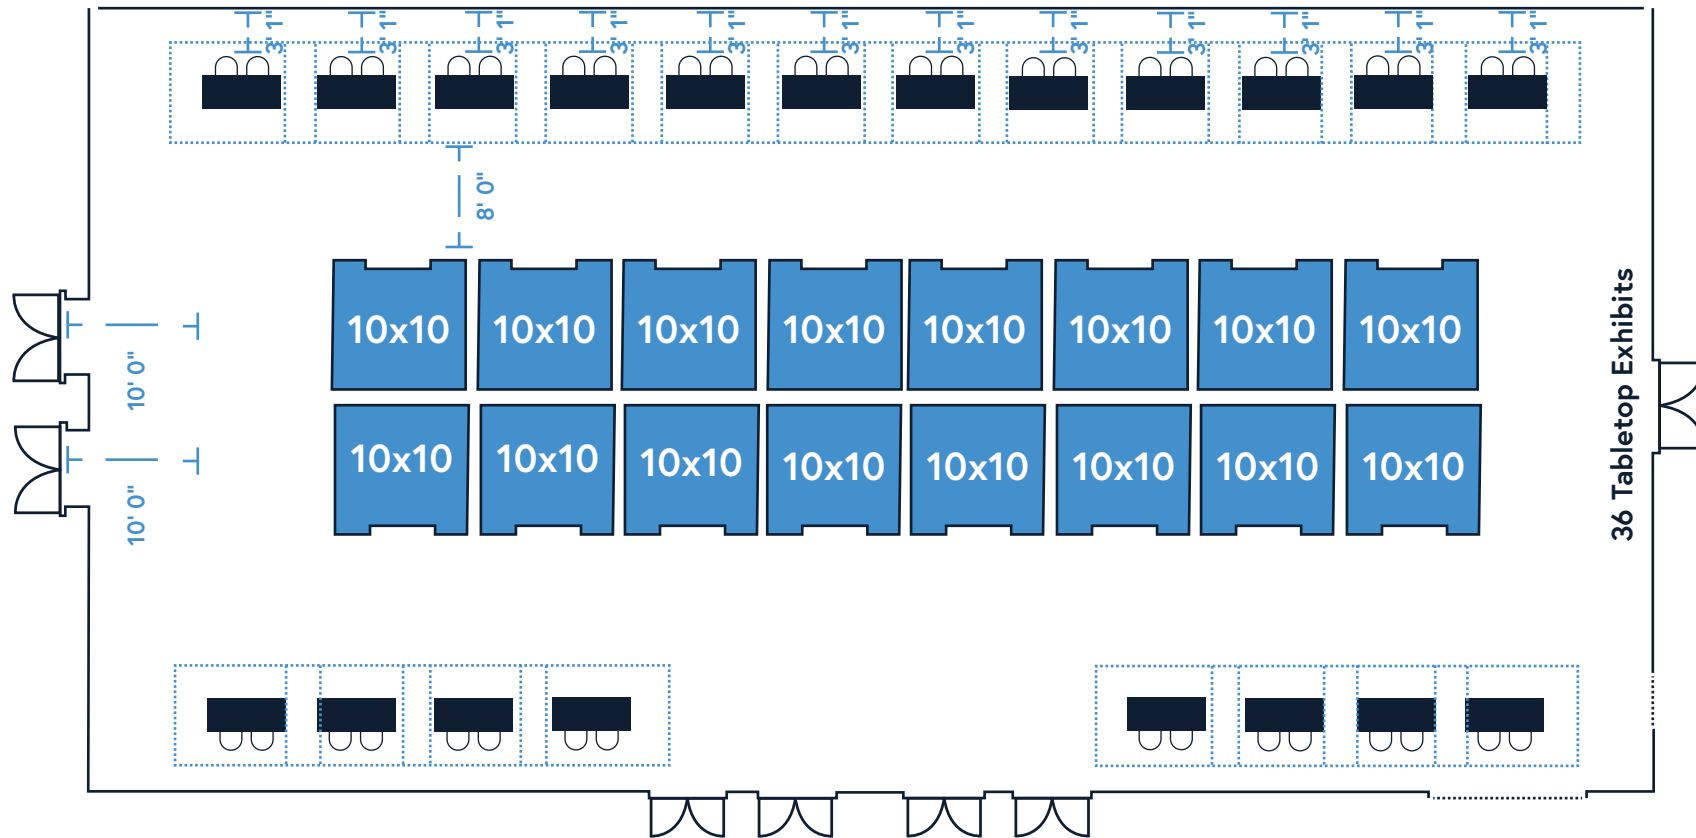

FOYER

20 Feet

5 - 10X10
2 - 6 ft.

Osceola Promenade for VIBE Expo - September 22, 2025 at 12:00 AM

MAIN EXHIBIT HALL

10 Feet

16 - 10X10
20 - 6 ft.