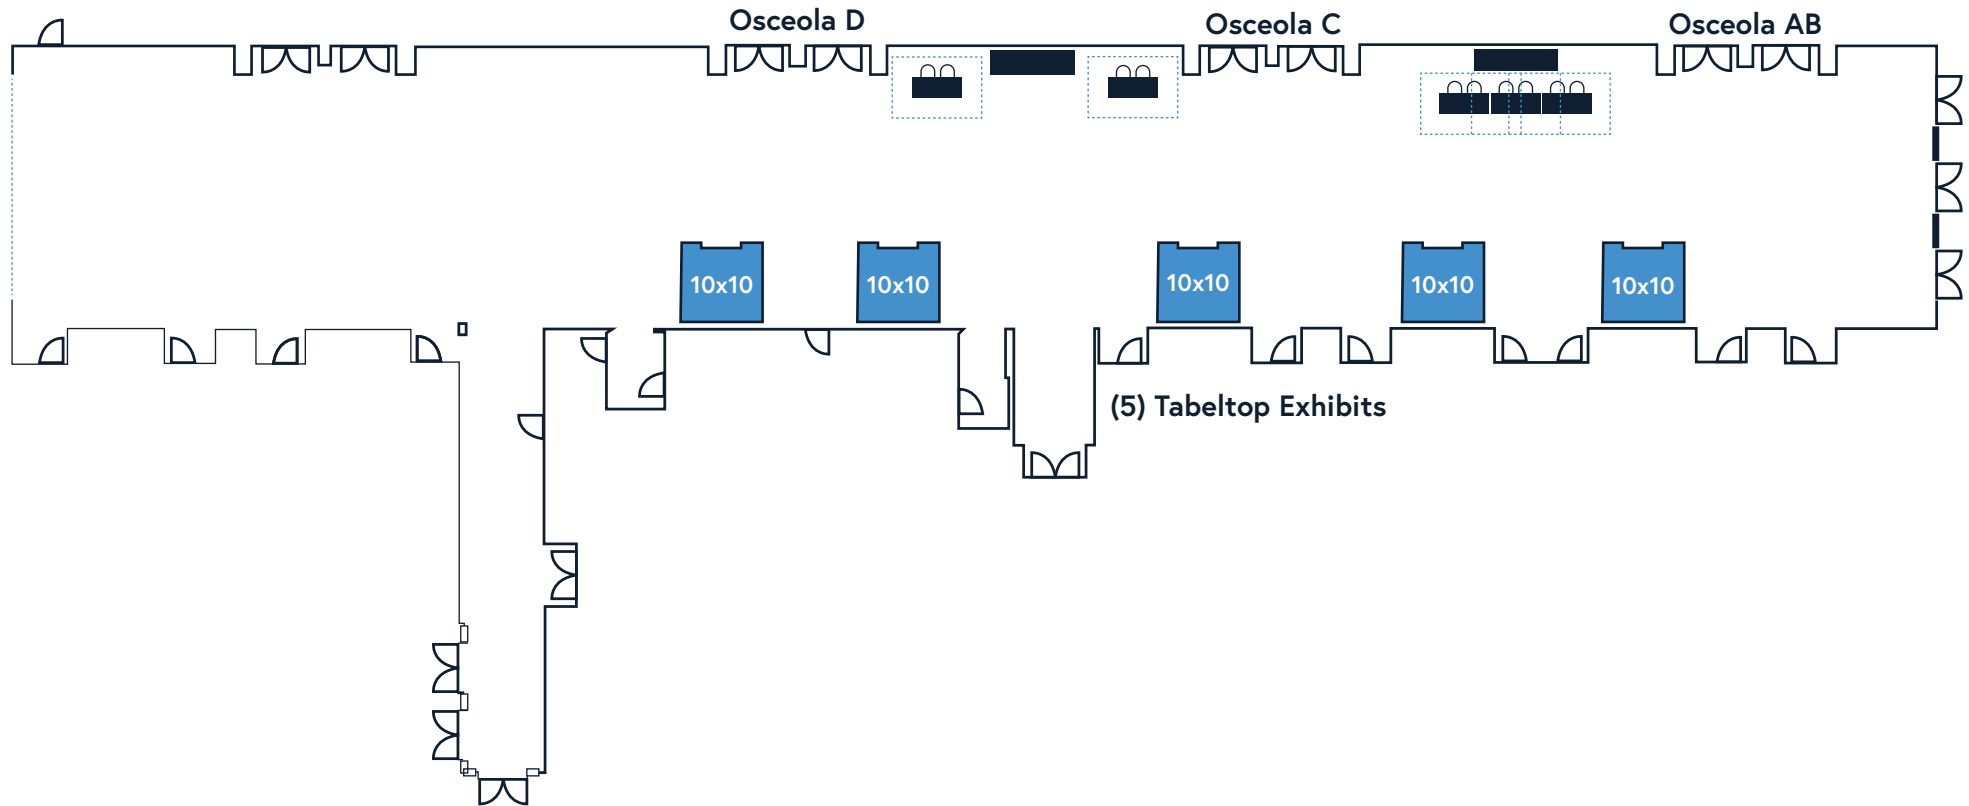

FOYER

20 Feet

5 - 10X10
2 - 6 ft.

Osceola Promenade for VIBE Expo - September 22, 2025 at 12:00 AM

MAIN EXHIBIT HALL

10 Feet

16 - 10X10
20 - 6 ft.